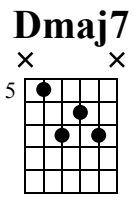

"It's Strange"

Cover by Hailey Knox and JUNO
Original by Louis the Child (ft. K.Flay)

Standard tuning

♩ = 80

Intro

Dmaj7

Em7

Verse
Dmaj7

s.guit.

Measures 1-3: Intro (Dmaj7) and Verse (Dmaj7). Includes guitar tablature and fret numbers.

Measures 4-6: Includes guitar tablature and fret numbers.

Measures 7-9: Includes guitar tablature and fret numbers.

TAB 6 5 6 4 | 5 6 7 5 | 5 7 6 5 | 9 8 10 8 | 8 8 8 8 | 8 8 8 8 | 8 9 8 8 | 9 8 8 8 | 10 10 10 8 | 8 8 8 8