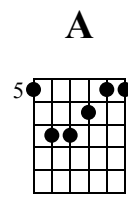

"It's Strange"

Cover by Hailey Knox and JUNO
Original by Louis the Child (ft. K.Flay)

Standard tuning

♩ = 80

Intro

Dmaj7

Em7

Verse
Dmaj7

s.guit.

Measures 1-3: Intro (Dmaj7) and Verse (Dmaj7). Includes guitar tablature and fret numbers.

Measures 4-6: Includes guitar tablature and fret numbers.

Measures 7-9: Includes guitar tablature and fret numbers.

TAB 6 5 6 4 | 5 6 7 5 | 5 7 6 5 | 9 8 10 8 | 8 8 8 8 | 8 8 8 8 | 8 9 8 8 | 9 8 8 8 | 10 10 10 8 | 8 8 8 8