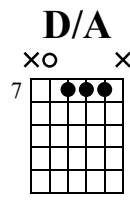

"It's Strange"

Cover by Hailey Knox and JUNO
Original by Louis the Child (ft. K.Flay)

Standard tuning

♩ = 80

Intro

Dmaj7

Em7

Verse
Dmaj7

s.guit.

Measures 1-3: Intro (Dmaj7) and Verse (Dmaj7). Includes guitar tablature and fret numbers.

Measures 4-6: Includes guitar tablature and fret numbers.

Measures 7-9: Includes guitar tablature and fret numbers.

Chorus

Measures 10-12: Chorus. Includes guitar tablature and fret numbers.

Pre-Chorus

D/A

A

13 14 15

TAB 7 6 7 5 | 7 8 7 9 7 0 | 7 7 7 0 | 5 5 6 7 5

F#

TAB 6 5 6 4 | 5 6 7 5 | 5 7 6 5 | 9 8 10 8 | 8 8 8 8 | 8 8 8 8 | 8 9 8 8 | 9 8 8 8 | 10 10 10 8 | 8 8 8 8