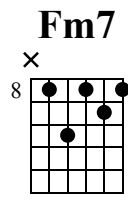

"It's Strange"

Cover by Hailey Knox and JUNO
Original by Louis the Child (ft. K.Flay)

Standard tuning

♩ = 80

Intro

Dmaj7

Em7

Verse
Dmaj7

s.guit.

Measures 1-3: Intro (Dmaj7) and Verse (Dmaj7). Includes guitar tablature and fret numbers.

Measures 4-6: Includes guitar tablature and fret numbers.

Measures 7-9: Includes guitar tablature and fret numbers.

TAB 6 5 6 4 | 5 6 7 5 | 5 7 6 5 | 9 8 10 8 | 8 8 8 8 | 8 8 8 8 | 8 9 8 8 | 9 8 8 8 | 10 10 10 8 | 8 8 8 8