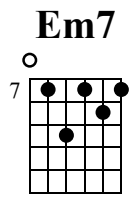

"It's Strange"

Cover by Hailey Knox and JUNO
Original by Louis the Child (ft. K.Flay)

Standard tuning

♩ = 80

Intro

Dmaj7

Em7

Verse
Dmaj7

s.guit.

Measures 1-3: Intro (Dmaj7) and Verse (Dmaj7). Includes guitar tablature and fret numbers.

Measures 4-6: Includes guitar tablature and fret numbers.

Measures 7-9: Includes guitar tablature and fret numbers.

TAB 6 5 6 4 | 5 6 7 5 | 5 7 6 5 | 9 8 10 8 | 8 8 8 8 | 8 8 8 8 | 8 9 8 8 | 9 8 8 8 | 10 10 10 8 | 8 8 8 8