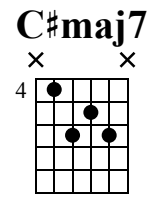

"It's Strange"

Cover by Hailey Knox and JUNO
Original by Louis the Child (ft. K.Flay)

Standard tuning

♩ = 80

Intro

Dmaj7

Em7

Verse
Dmaj7

s.guit.

Measures 1-3: Intro (Dmaj7) and Verse (Dmaj7). Includes guitar tablature and fret numbers.

Measures 4-6: Includes guitar tablature and fret numbers.

Measures 7-9: Includes guitar tablature and fret numbers.