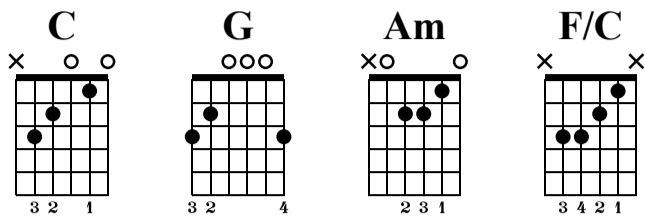

"Girl Like You"

Maroon 5

Steel Guitar
Standard tuning

♩ = 126

1 C 2 G 3 Am 4 F/C

s.guit.

P.M. -4

TAB

3 X-X-5-5-5-5-5-5 3-2 3 X-X-X-5-5-5-5-5-5 7-2 3 X-X-5-5-5-5-5-5 3-2 5 X-2-2-2 5-5 X-2-2-2 5

drm.

♩ = 80

5 6 7 8

P.M. -4

TAB

3 X-X-5-5-5-5-5-5 3-2 3 X-X-X-5-5-5-5-5-5 7-2 3 X-X-5-5-5-5-5-5 3-2 5 X-2-2-2 5-5 X-2-2-2 5