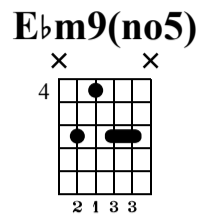

"On My Mind"

Acoustic Guitar Tutorial
Jorja Smith

Words & Music by Jorja Smith

Standard tuning

$\text{♩} = 68$

Intro

B \flat m9(no5) **F \emptyset** **Fdim/D** **E \flat m9(no5)** **E \flat m7** **Fm7** **B \flat m9(no5)** **F \emptyset** **Fdim/D**

s.guit.

let ring let ring - - - - - let ring let ring let ring let ring - - - - -

T	13	13	9	6	6	6	7	9	13	13	9	6
A	13	13	8	4	6	6	6	8	13	13	8	4
B	11	11	9 \ 4	6	4	4	4	8	11	11	9 \ 4	6
B	13	13	8	5	6	6	6	8	13	13	8	5

B \flat m9(no5) **F \emptyset** **Fdim/D** **E \flat m7**

let ring let ring - - - - - let ring let ring

Tap on body of guitar

T	13	13	9	6	6	6	6
A	13	13	8	4	6	6	6
B	11	11	9 \ 4	6	4	4	4
B	13	13	8	5	6	6	6