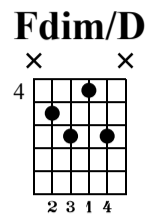

"On My Mind"

Acoustic Guitar Tutorial
Jorja Smith

Words & Music by Jorja Smith

Standard tuning

$\text{♩} = 68$

Intro

B \flat m9(no5) **F \emptyset** **Fdim/D** **E \flat m9(no5)** **E \flat m7** **Fm7** **B \flat m9(no5)** **F \emptyset** **Fdim/D**

s.guit.

let ring let ring - - - - - let ring let ring let ring let ring - - - - -

T	13	13	9	6	6	6	7	9	13	13	9	6
A	13	13	8	4	6	6	6	8	13	13	8	4
B	11	11	9 \ 4	6	4	4	4	8	11	11	9 \ 4	6
B	13	13	8	5	6	6	6	8	13	13	8	5

B \flat m9(no5) **F \emptyset** **Fdim/D** **E \flat m7**

let ring let ring - - - - - let ring let ring

Tap on body of guitar

T	13	13	9	6	6	6	6
A	13	13	8	4	6	6	6
B	11	11	9 \ 4	6	4	4	4
B	13	13	8	5	6	6	6