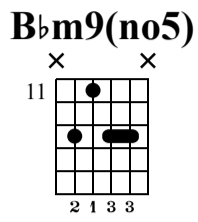

"On My Mind"

Acoustic Guitar Tutorial
Jorja Smith

Words & Music by Jorja Smith

Standard tuning

$\text{♩} = 68$

Intro

B \flat m9(no5) **F \emptyset** **Fdim/D** **E \flat m9(no5)** **E \flat m7** **Fm7** **B \flat m9(no5)** **F \emptyset** **Fdim/D**

s.guit.

let ring let ring - - - - - let ring let ring let ring let ring - - - - -

T	13	13	9	6	6	6	7	9	13	13	9	6
A	13	13	8	4	6	6	6	8	13	13	8	4
B	11	11	9 \ 4	6	4	4	4	8	11	11	9 \ 4	6
B	13	13	8	5	6	6	6	8	13	13	8	5

B \flat m9(no5) **F \emptyset** **Fdim/D** **E \flat m7**

let ring let ring - - - - - let ring let ring

Tap on body of guitar

T	13	13	9	6	6	6	6
A	13	13	8	4	6	6	6
B	11	11	9 \ 4	6	4	4	4
B	13	13	8	5	6	6	6