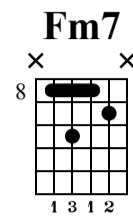

"On My Mind"

Acoustic Guitar Tutorial
Jorja Smith

Words & Music by Jorja Smith

Standard tuning

$\text{♩} = 68$

Intro

B \flat m9(no5) **F \emptyset** **Fdim/D** **E \flat m9(no5)** **E \flat m7** **Fm7** **B \flat m9(no5)** **F \emptyset** **Fdim/D**

s.guit.

let ring let ring - - - - - let ring let ring let ring let ring - - - - -

T	13	13	9	6	6	6	7	9	13	13	9	6
A	13	13	8	4	6	6	6	8	13	13	8	4
B	11	11	9 \ 4	6	4	4	4	8	11	11	9 \ 4	6
B	13	13	8	5	6	6	6	8	13	13	8	5

B \flat m9(no5) **F \emptyset** **Fdim/D** **E \flat m7**

let ring let ring - - - - - let ring let ring

Tap on body of guitar

T	13	13	9	6	6	6	6
A	13	13	8	4	6	6	6
B	11	11	9 \ 4	6	4	4	4
B	13	13	8	5	6	6	6