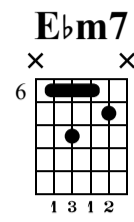

"On My Mind"

Acoustic Guitar Tutorial
Jorja Smith

Words & Music by Jorja Smith

Standard tuning

$\text{♩} = 68$

Intro

B \flat m9(no5) **F \emptyset** **Fdim/D** **E \flat m9(no5)** **E \flat m7** **Fm7** **B \flat m9(no5)** **F \emptyset** **Fdim/D**

s.guit.

let ring let ring - - - - - let ring let ring let ring let ring - - - - -

T	13	13	9	6	6	6	7	9	13	13	9	6
A	13	13	8	4	6	6	6	8	13	13	8	4
B	11	11	9 \ 4	6	4	4	4	8	11	11	9 \ 4	6
B	13	13	8	5	6	6	6	8	13	13	8	5

B \flat m9(no5) **F \emptyset** **Fdim/D** **E \flat m7**

let ring let ring - - - - - let ring let ring

Tap on body of guitar

T	13	13	9	6	6	6	6
A	13	13	8	4	6	6	6
B	11	11	9 \ 4	6	4	4	4
B	13	13	8	5	6	6	6